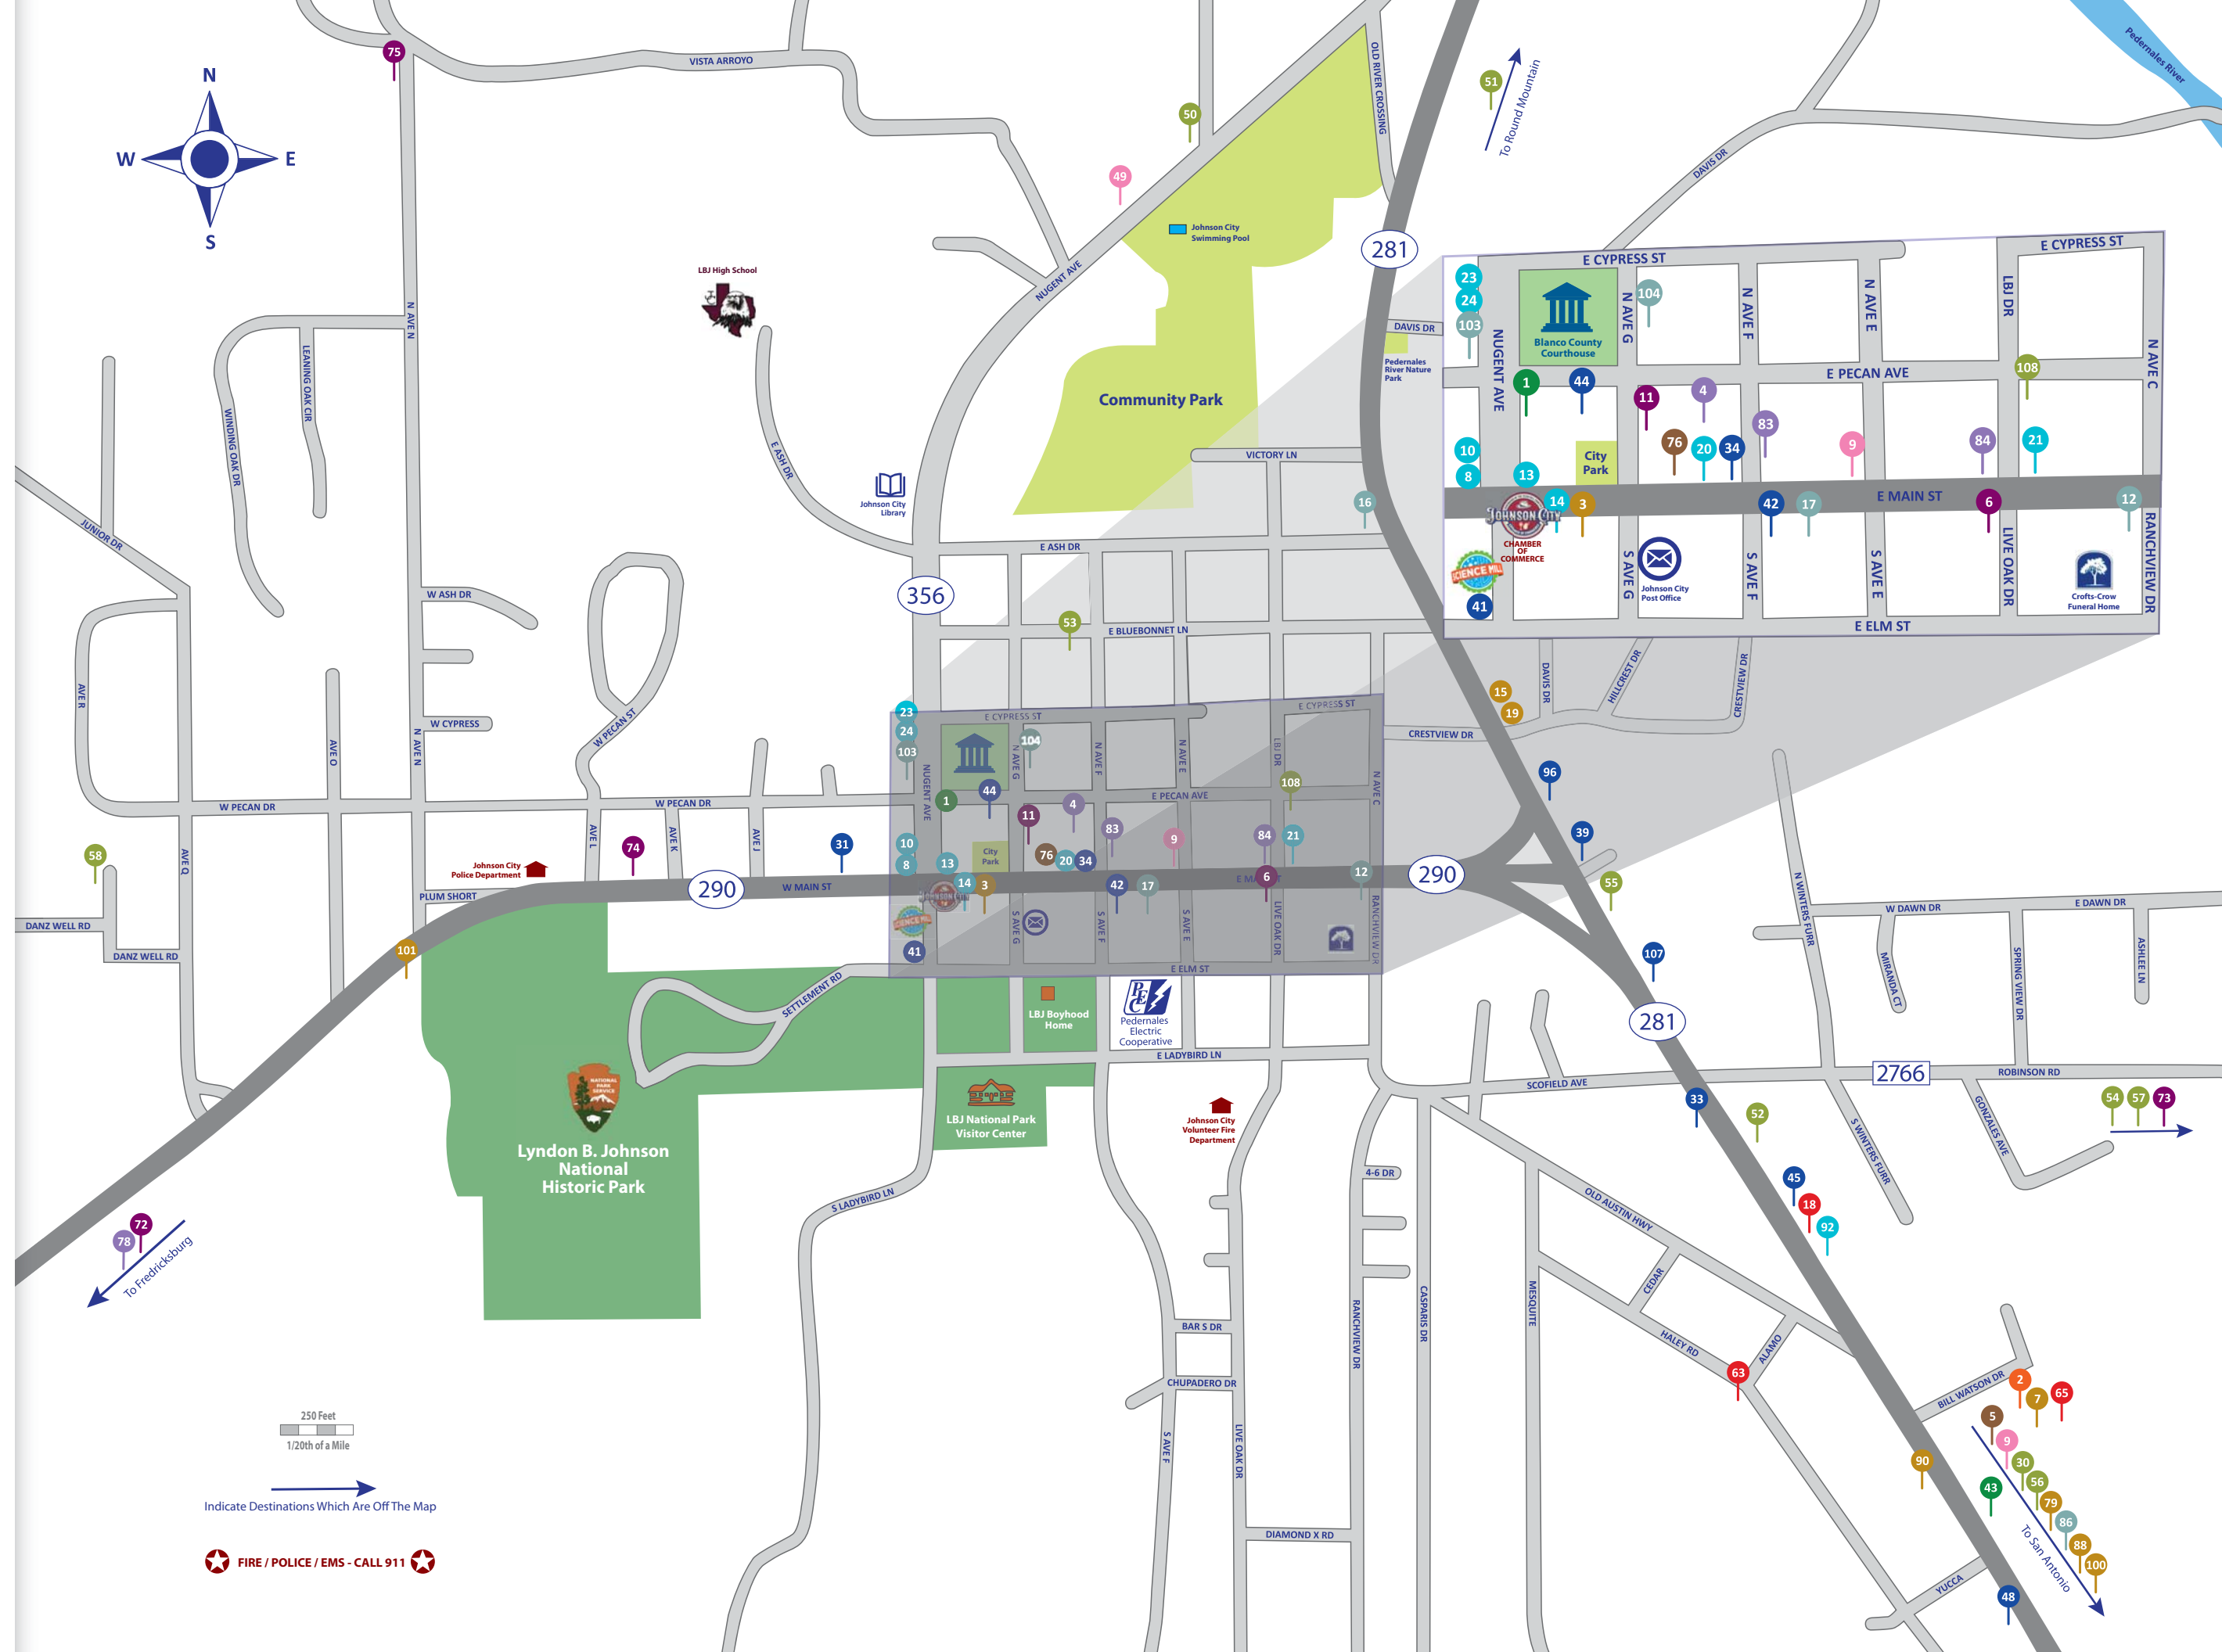

1. **ART / GIFTS**
   8 Black Spur Emporium & Gallery
   10 Texas Arthouse
   13 Echo
   14 Art Beat Gallery
   20 Main Street Emporium
   21 Pedernales Peddler Rock Shop
   23 Taste Wine & Art / Kirchman Gallery
   24 Texcetera
   92 AJ's Flowers

1. **SPECIALTIES**
   3 Johnson City Record Courier
   7 Ace Hardware
   15 Kara's Cleaners
   19 Pick-a-Paint
   79 Johnson City Sign Shop
   88 Deer Creek Veterinary Clinic
   90 Johnson City Hydro Gas
   100T & E Services
   101 Lokken Accting & Tax Services

1. **BANKS**
   1 Johnson City Bank
   43 Lone Star Capital Bank

1. **CHURCHES**
   4 Christ Lutheran Church
   78 Community Church of the Hills
   83 First Baptist Church
   84 First Methodist Church

1. **SALONS / EXERCISE**
   9 Kunda Conscious Yoga and Spa
   49 Core Fitness

1. **WINERIES / WINE TASTING**
   6 Farmhouse Vineyards
   11 Crowson Wines
   72 Lewis Wines
   73 Texas Hills Vineyard
   74 290 Vinery
   75 Rowdy Flock Distillery

1. **FOOD / DRINK**
   31 Black Spur Coffee Shop
   33 Dairy Queen
   34 East Main Grill
   39 JC Liquors
   41 Lady Bird Lane Cafe
   42 Bryan's On 290 Restaurant
   44 Pecan Street Brewing
   45 Ronnie's Ice House & BBQ
   48 Whittington's Jerky
   96 Fat Boy Burgers
   107 Hometown Donuts

1. **GROCERIES / GAS**
   2 Lowes Market

1. **REAL ESTATE**
   12 7 Star Ranch Realty
   16 Topper Real Estate
   17 Anders Realty and Mortgage Group
   86 Town Creek Properties
   103 Guardian Title Company
   104 Moursund Land Titles

1. **MEDICAL / DENTAL / OPTICAL**
   18 Johnson City Eye Care
   63 Baylor Scott & White Clinic
   65 Johnson City Medical Clinic

250 Feet
1/20th of a Mile

→ Indicate Destinations Which Are Off The Map

★ FIRE / POLICE / EMS - CALL 911 ★