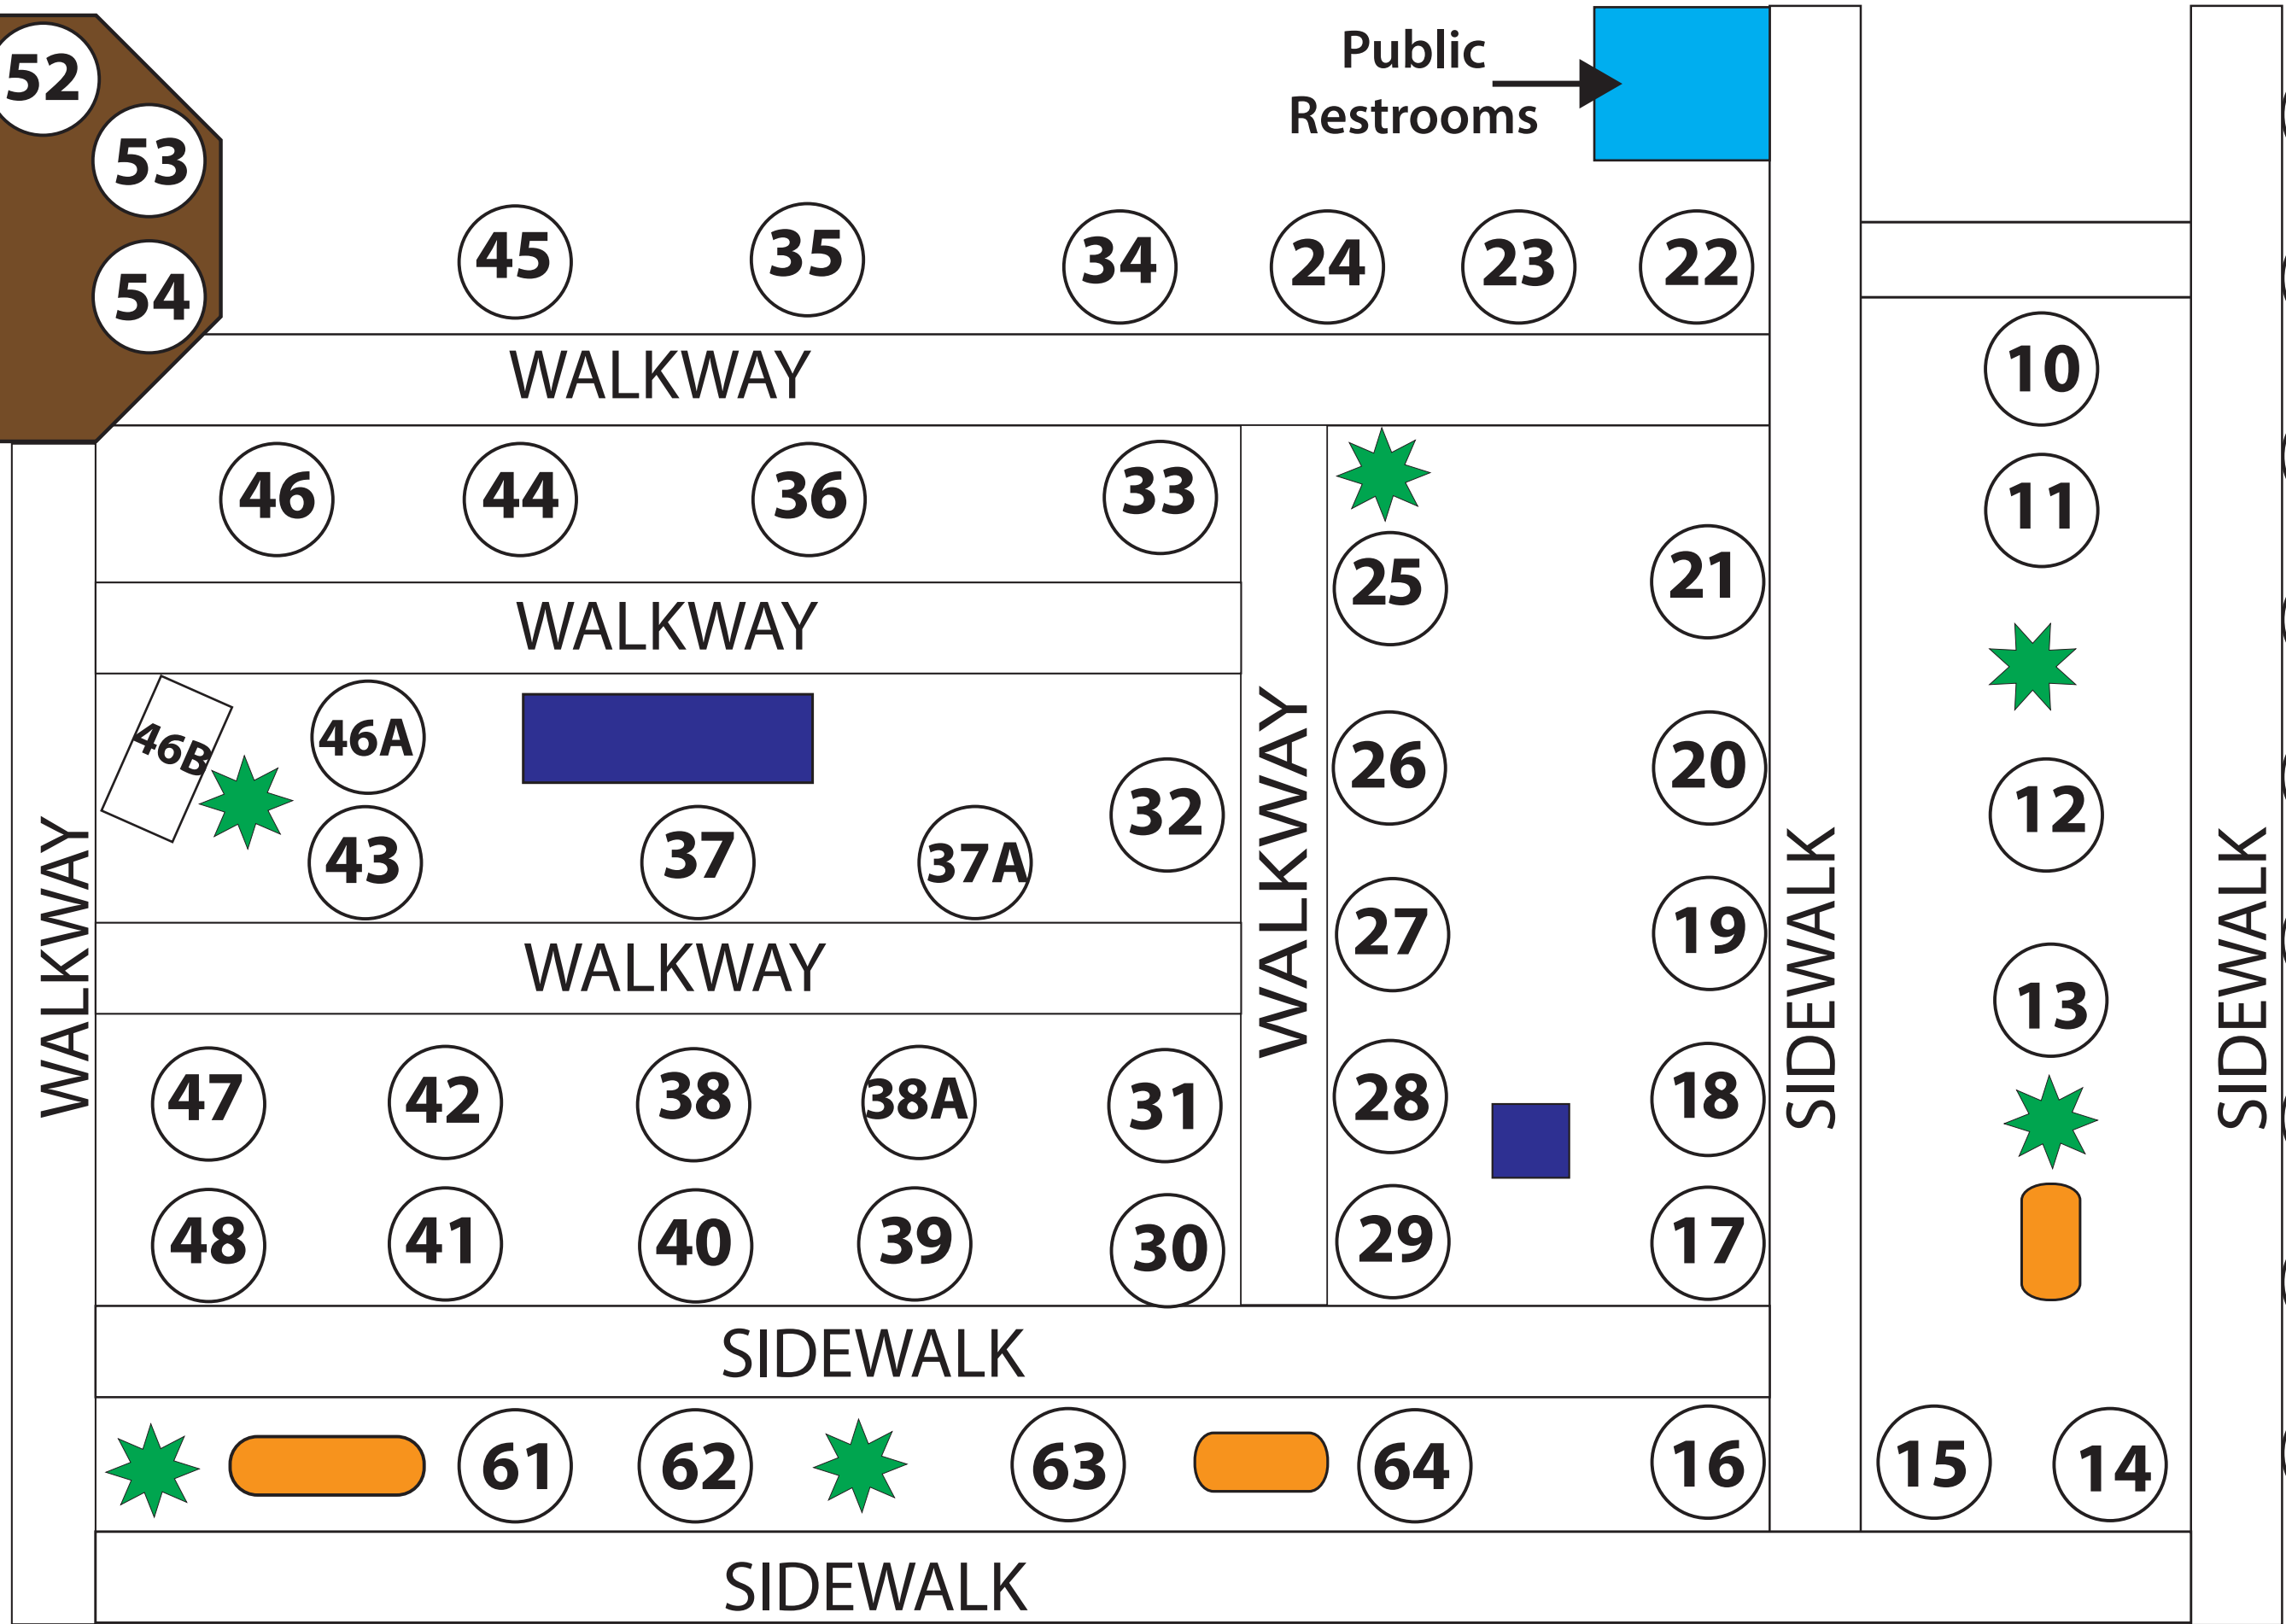

Public Restrooms →

NO VENDOR PARKING

NO VENDOR PARKING

Avenue G

MAIN STREET/HIGHWAY 290

NO VENDOR PARKING